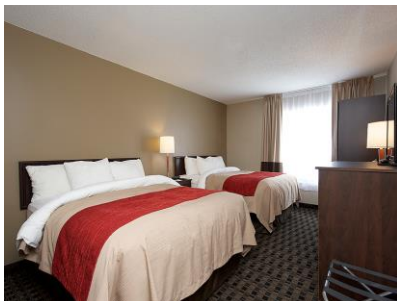

Comfort Inn Midland

980 King Street,
Midland, On 4R 4K3

P-705-526-2090

F-705-526-0419

For group blocks, please contact the General Manager
at 705-526-2090 ext 300 or
by email at Melanie@Comfortinnmidland.com

Only
45 minutes
from Barrie

- Complimentary Hot and Cold Buffet Breakfast
- Complimentary coffee & tea available 24 hours in lobby.
- Fridges and microwaves in all rooms
- Complimentary WIFI
- Conveniently Located off Highway 12 @ King Street
- Newly renovated

Contact us now to book your discounted team rate!

Directions:

From Toronto/Barrie: Take Highway 400 North to Highway 93 North to Highway 12 East.

From Parry Sound/Sudbury: Take Highway 400 South to Highway 12.

From Orillia: Take Highway 12 West.